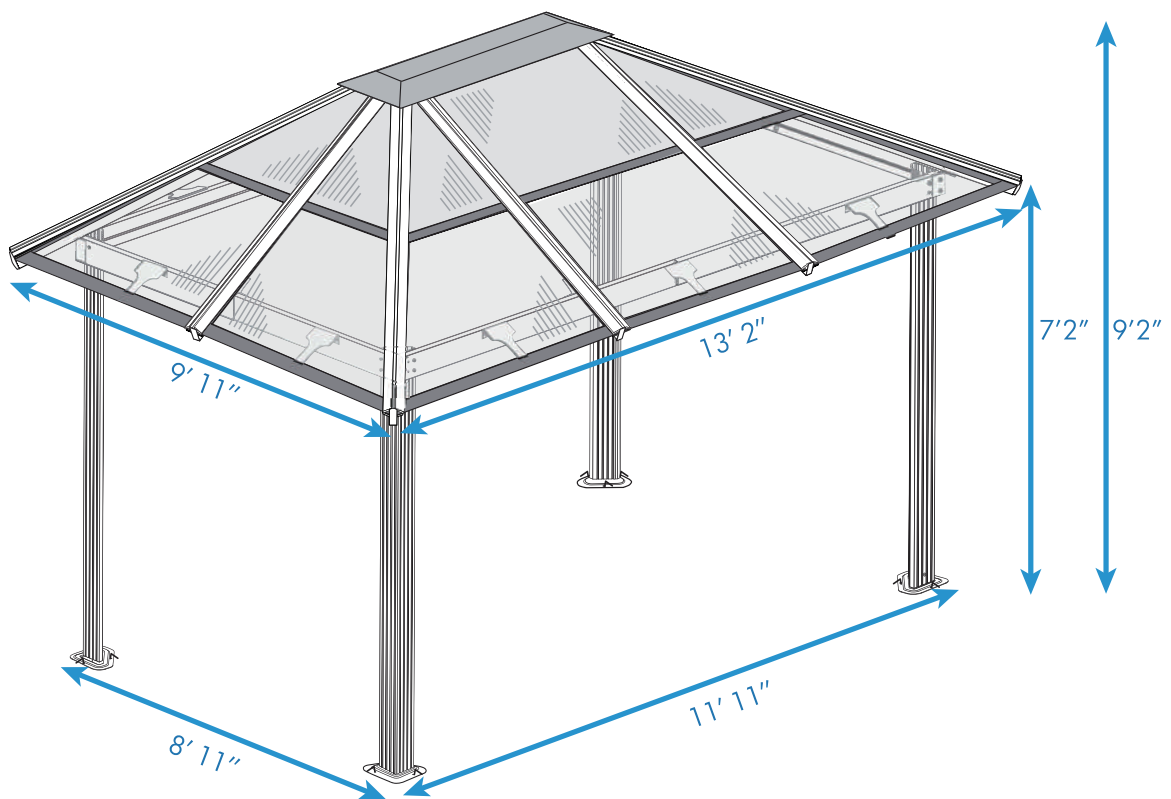

Gazebo GZ620LS

Assembly Instructions

Paragon Group USA

Customer Service: (877) 782 4482 Email: cs-outdoors@paragongroupusa.com